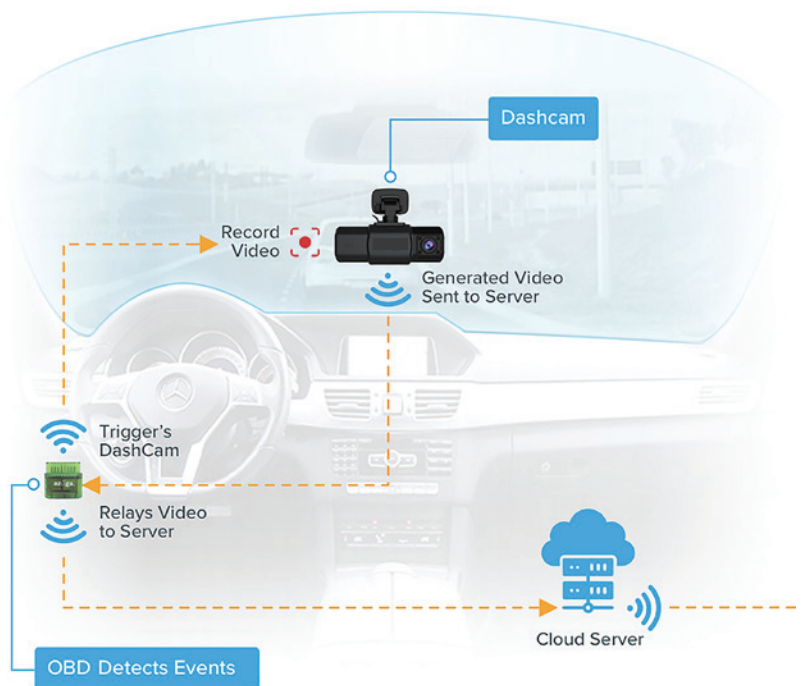

Benefits

Reduce the risk and cost of accidents that goes far beyond repair costs and insurance deductibles.

Get visibility into unsafe driving activity with event-generated videos within Advanced Wireless Partners HD Fleet.

Identify and coach high-risk drivers better to get them the help they need before accidents occur.

Get the whole picture and quickly investigate what happen before and after harsh driving events.

Prevent frivolous claims and exonerate your drivers with evidence from your most accurate witness.

SafetyCam Operation

Features

Dual-facing and Front-facing camera options

155° front-facing viewing angle, 120° driver-facing viewing angle (Dual-facing option only)

1080pHD video resolution for detail and clarity

Harsh Event Recording: Braking, Acceleration, Turning, Crashes

Panic button for manual recording

Camera auto-uploads footage 6 seconds before and 4 seconds after each harsh driving event.

Video event playback for risky events