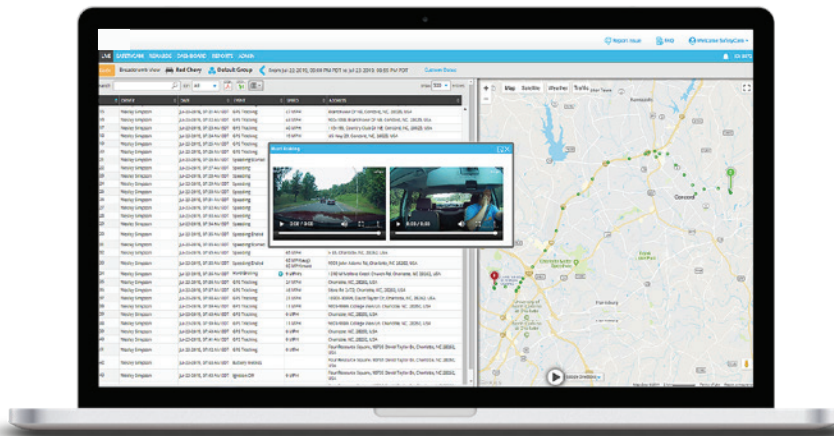

Features

Dual-facing and Front-facing camera options

155° front-facing viewing angle, 120° driver-facing viewing angle (Dual-facing option only)

1080pHD video resolution for detail and clarity

Harsh Event Recording: Braking, Acceleration, Turning, Crashes

Panic button for manual recording

Camera auto-uploads footage 6 seconds before and 4 seconds after each harsh driving event.

Video event playback for risky events

Built-in microphone and speaker

WiFi (WiFi-Direct)

On-demand video retrieval from available footage

48-70 hours of 1080p footage (can be extended by configuring video quality) recording

Powered through HW, CLA or OBD-II cable

Over the Air (OTA) system & firmware updates